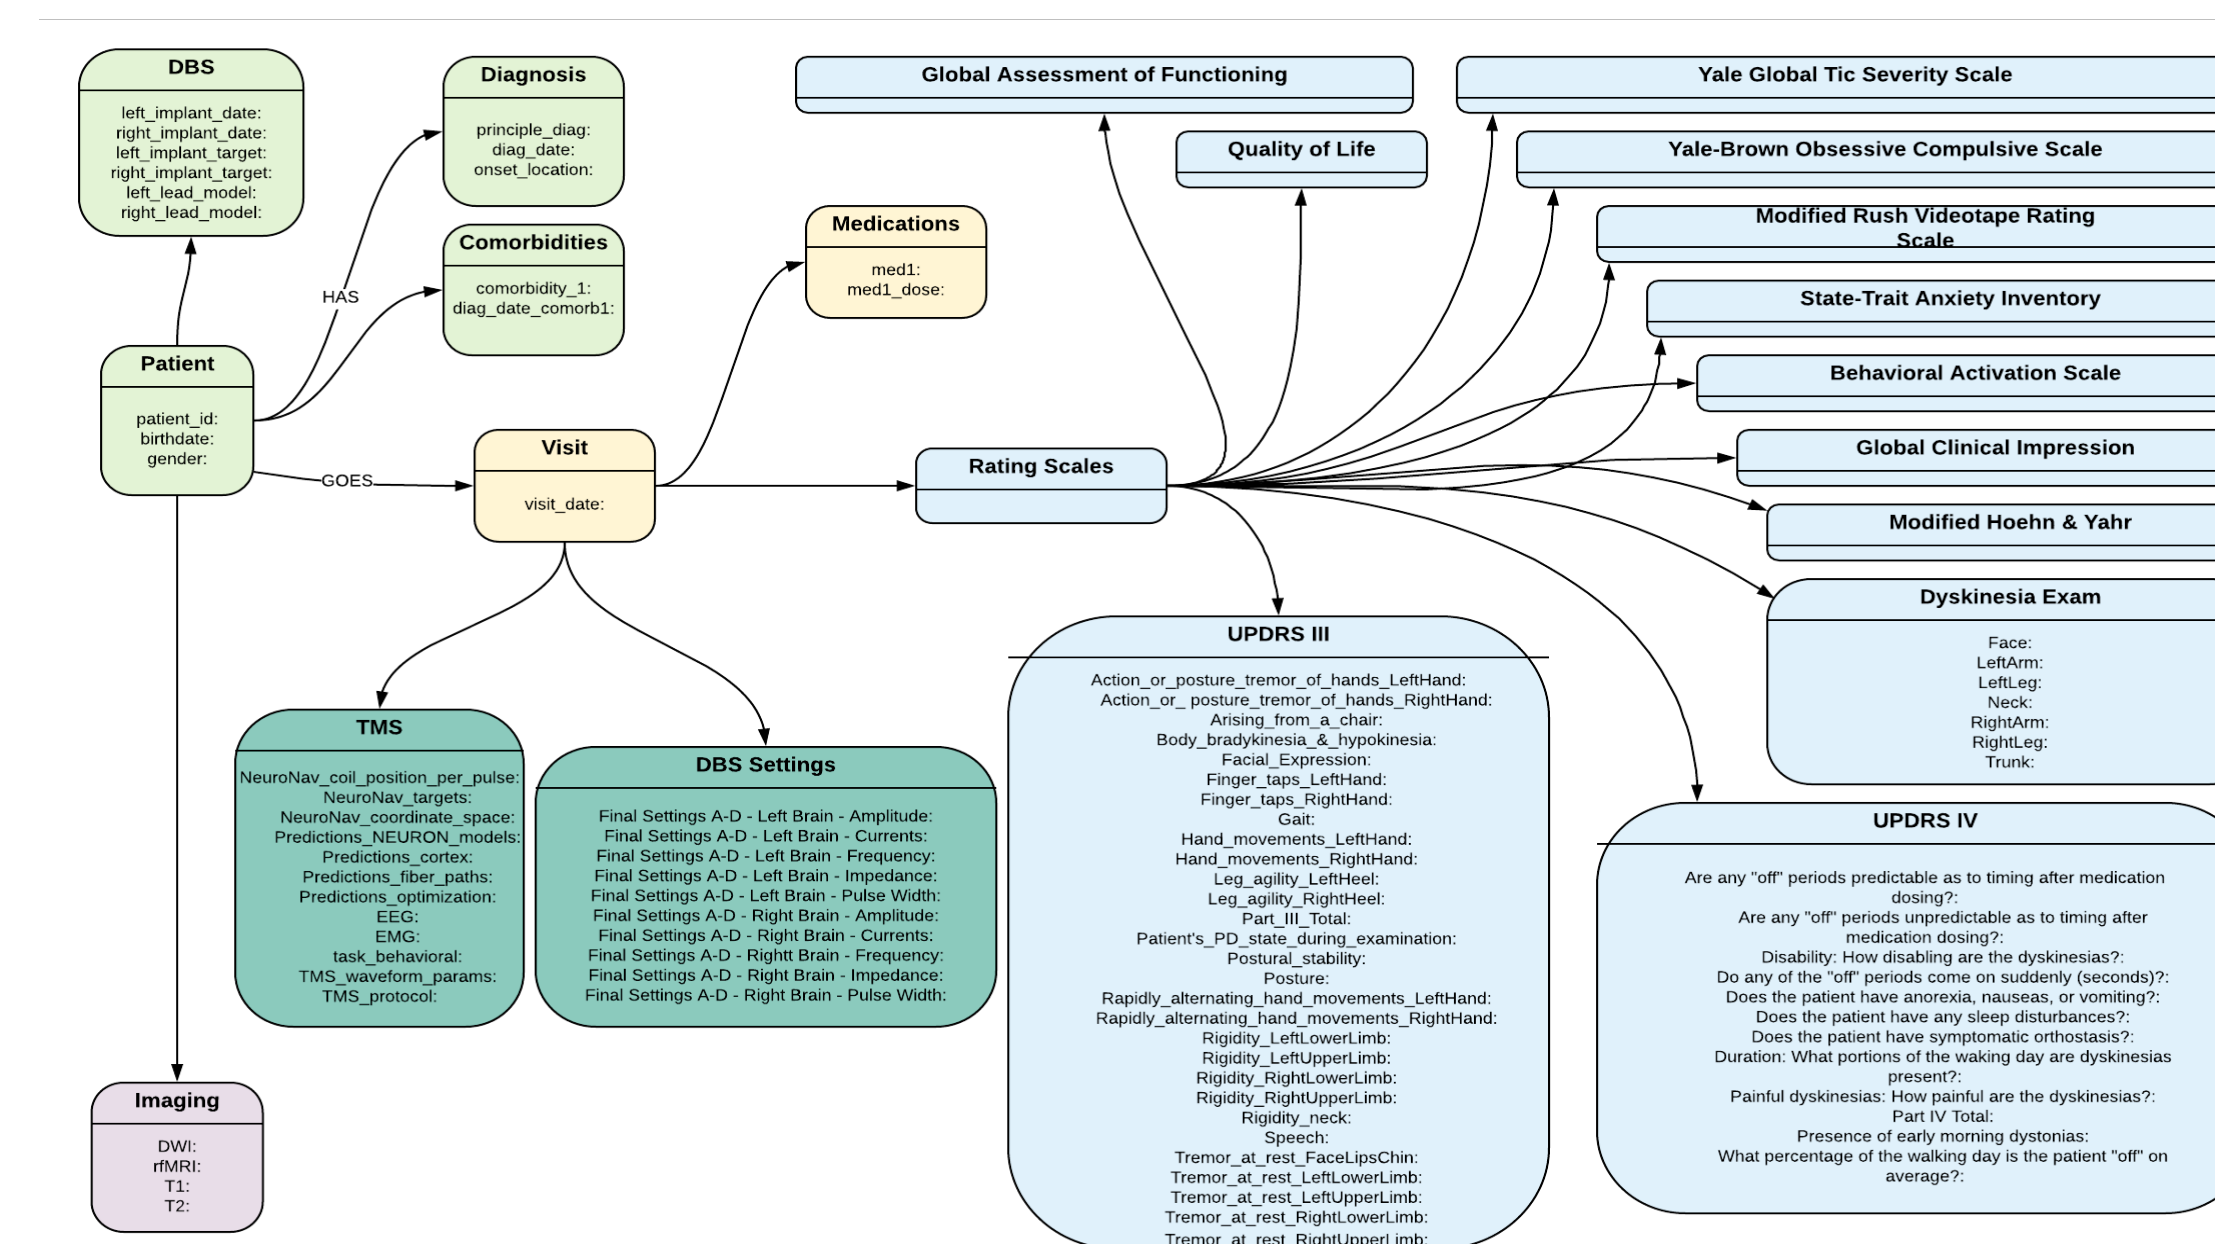

Formal Ontology