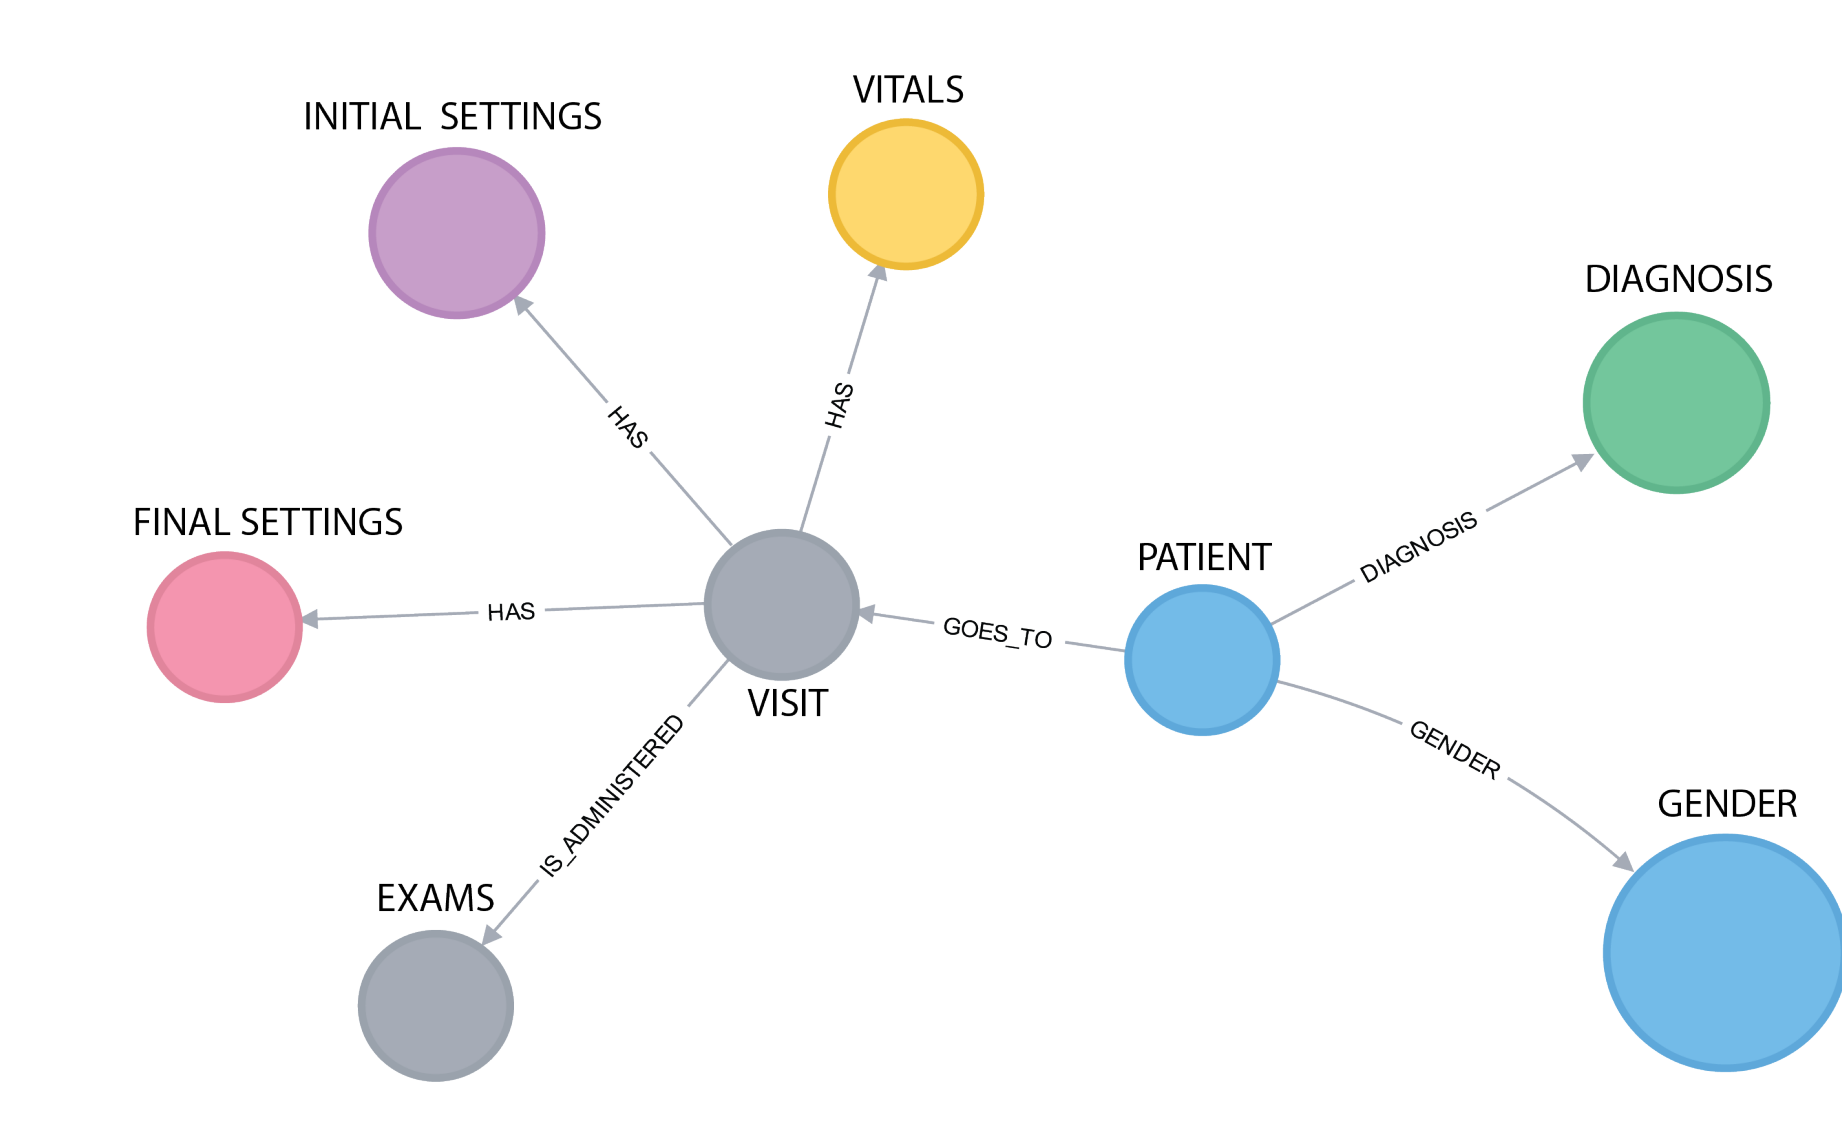

METHODS

Data Model