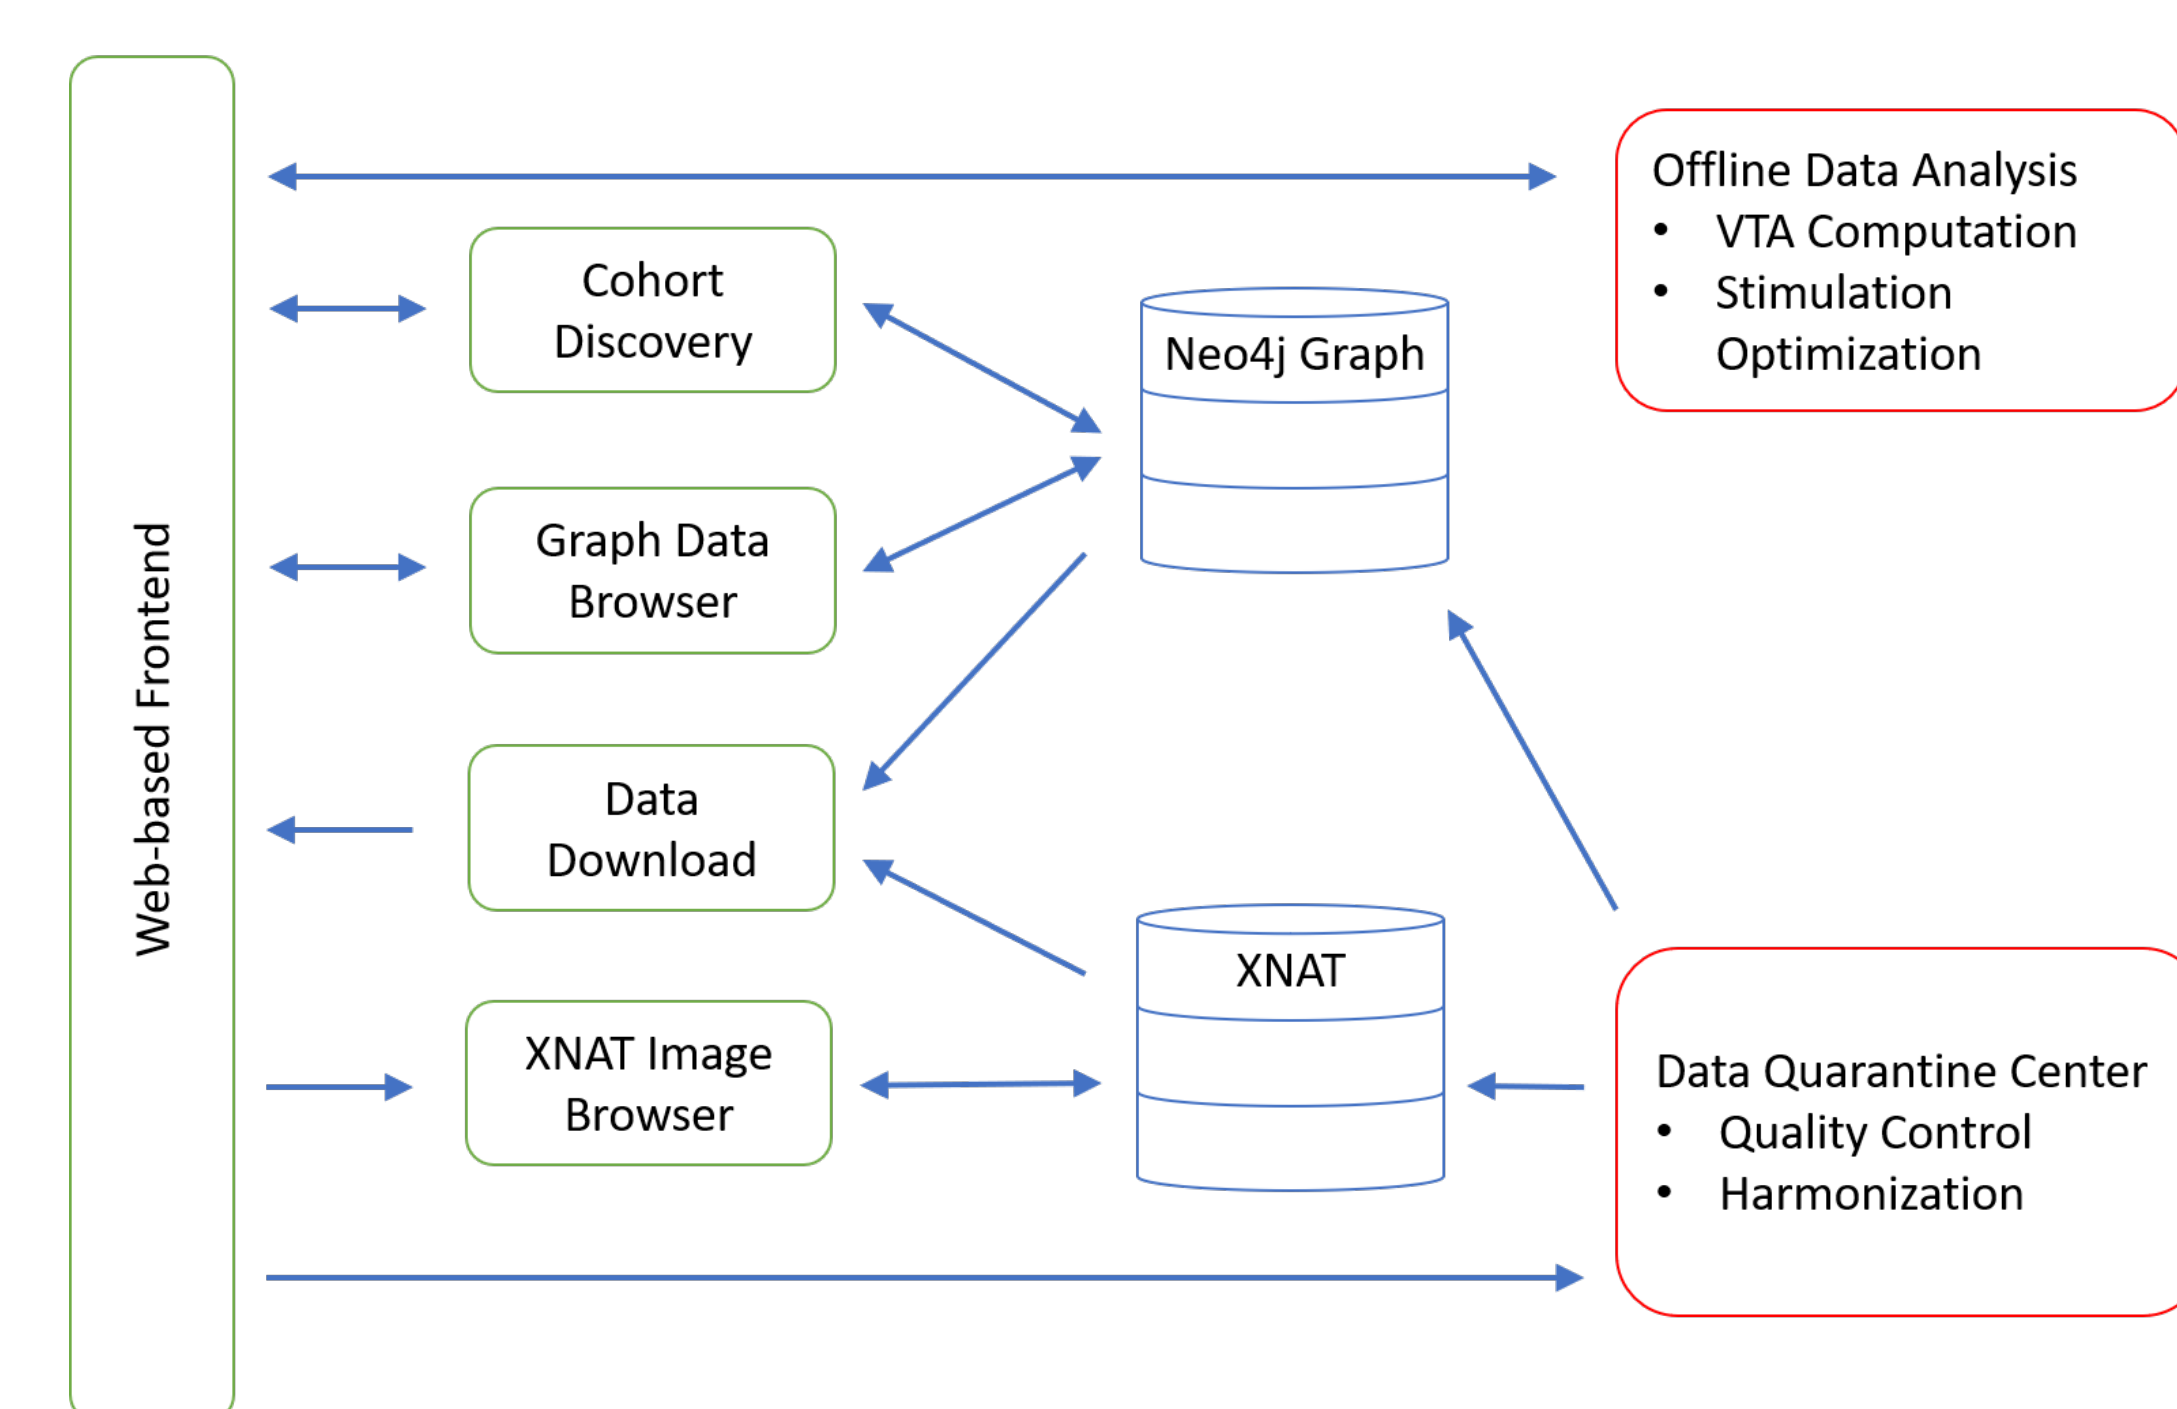

METHODS

Despite the popularity of relational databases (SQL), we have built this informatics platform on a graph database management system. Graph databases are increasing in popularity due to their speed of information retrieval, powerful visualization of complex data relationships, and flexible data models. Our Neo4j DBMS is physically located in the University of Utah Center for High Performance Computing (CHPC) Protected Environment on a virtual machine, giving needs-based flexibility for both memory and storage

Physical Database Schema