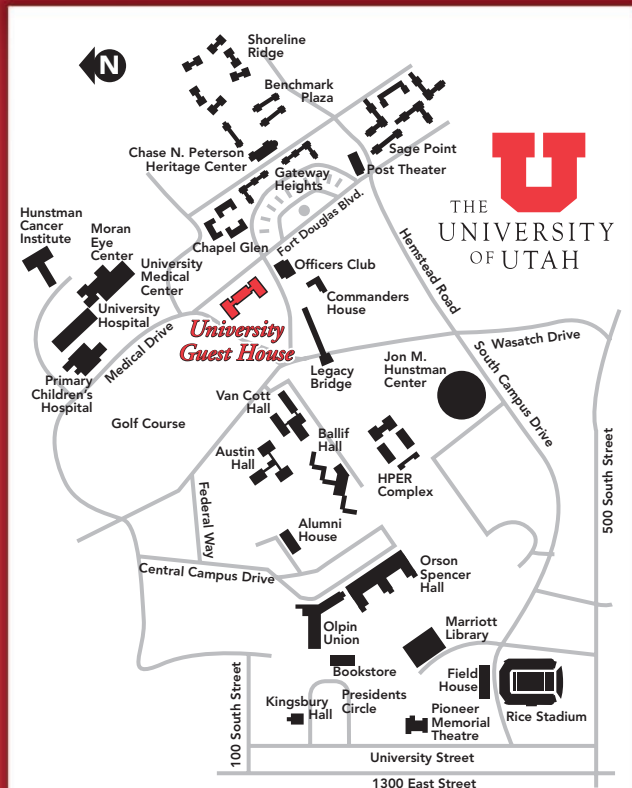

Location & Directions

On Campus: Take the red or blue shuttle.

From Salt Lake City: Numerous buses stop at the U. of U. Call Bus Info (287-4636) for more information. TRAX Lightrail also serves the U. of U. directly from downtown.

From Airport: Taxi and shuttle services are available at the Ground Transportation Desk at any terminal.

By Car from the Airport: Take North Temple to West Temple and turn right. Follow West Temple to 400 South and turn left. On 400 South, continue east, it becomes 500 South as you approach the University. Continue on 500 South to Wasatch Drive, turn left. Turn right on South Campus Drive. Take the second left onto Fort Douglas Boulevard, and follow the boulevard to the Guest House.